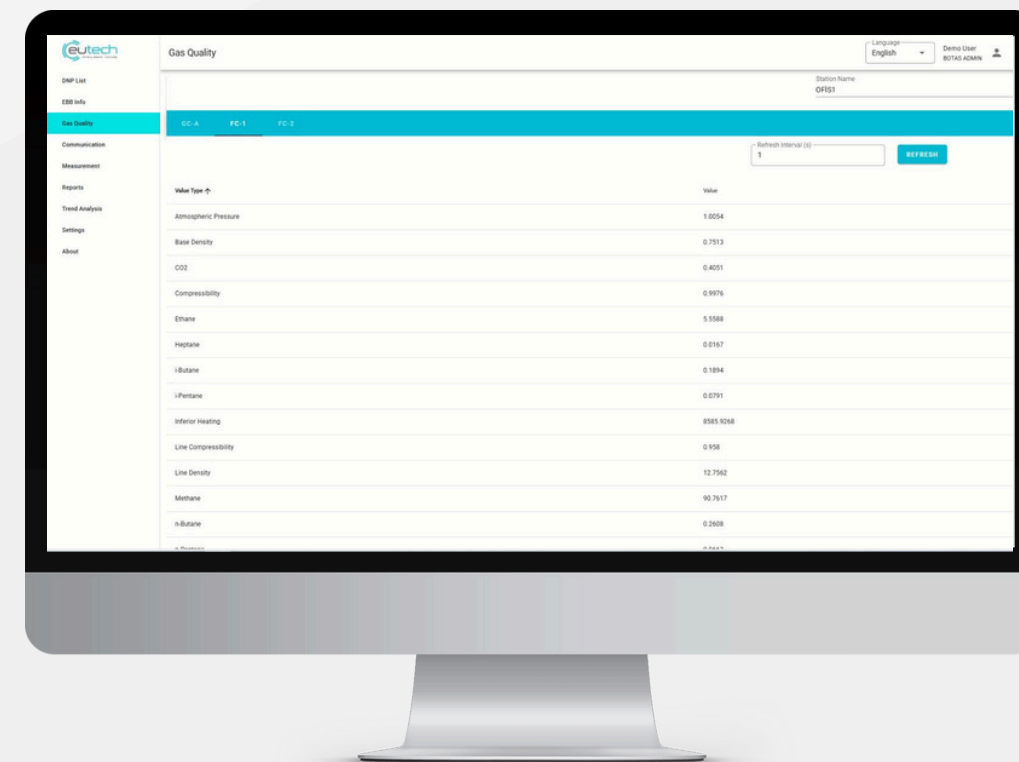

NATURAL GAS OUR PRODUCTS

- Fixed Gas Detector
- Portable Gas Detector
- Flame Detector
- Modulo by Uestco
- Custody Transfer Software