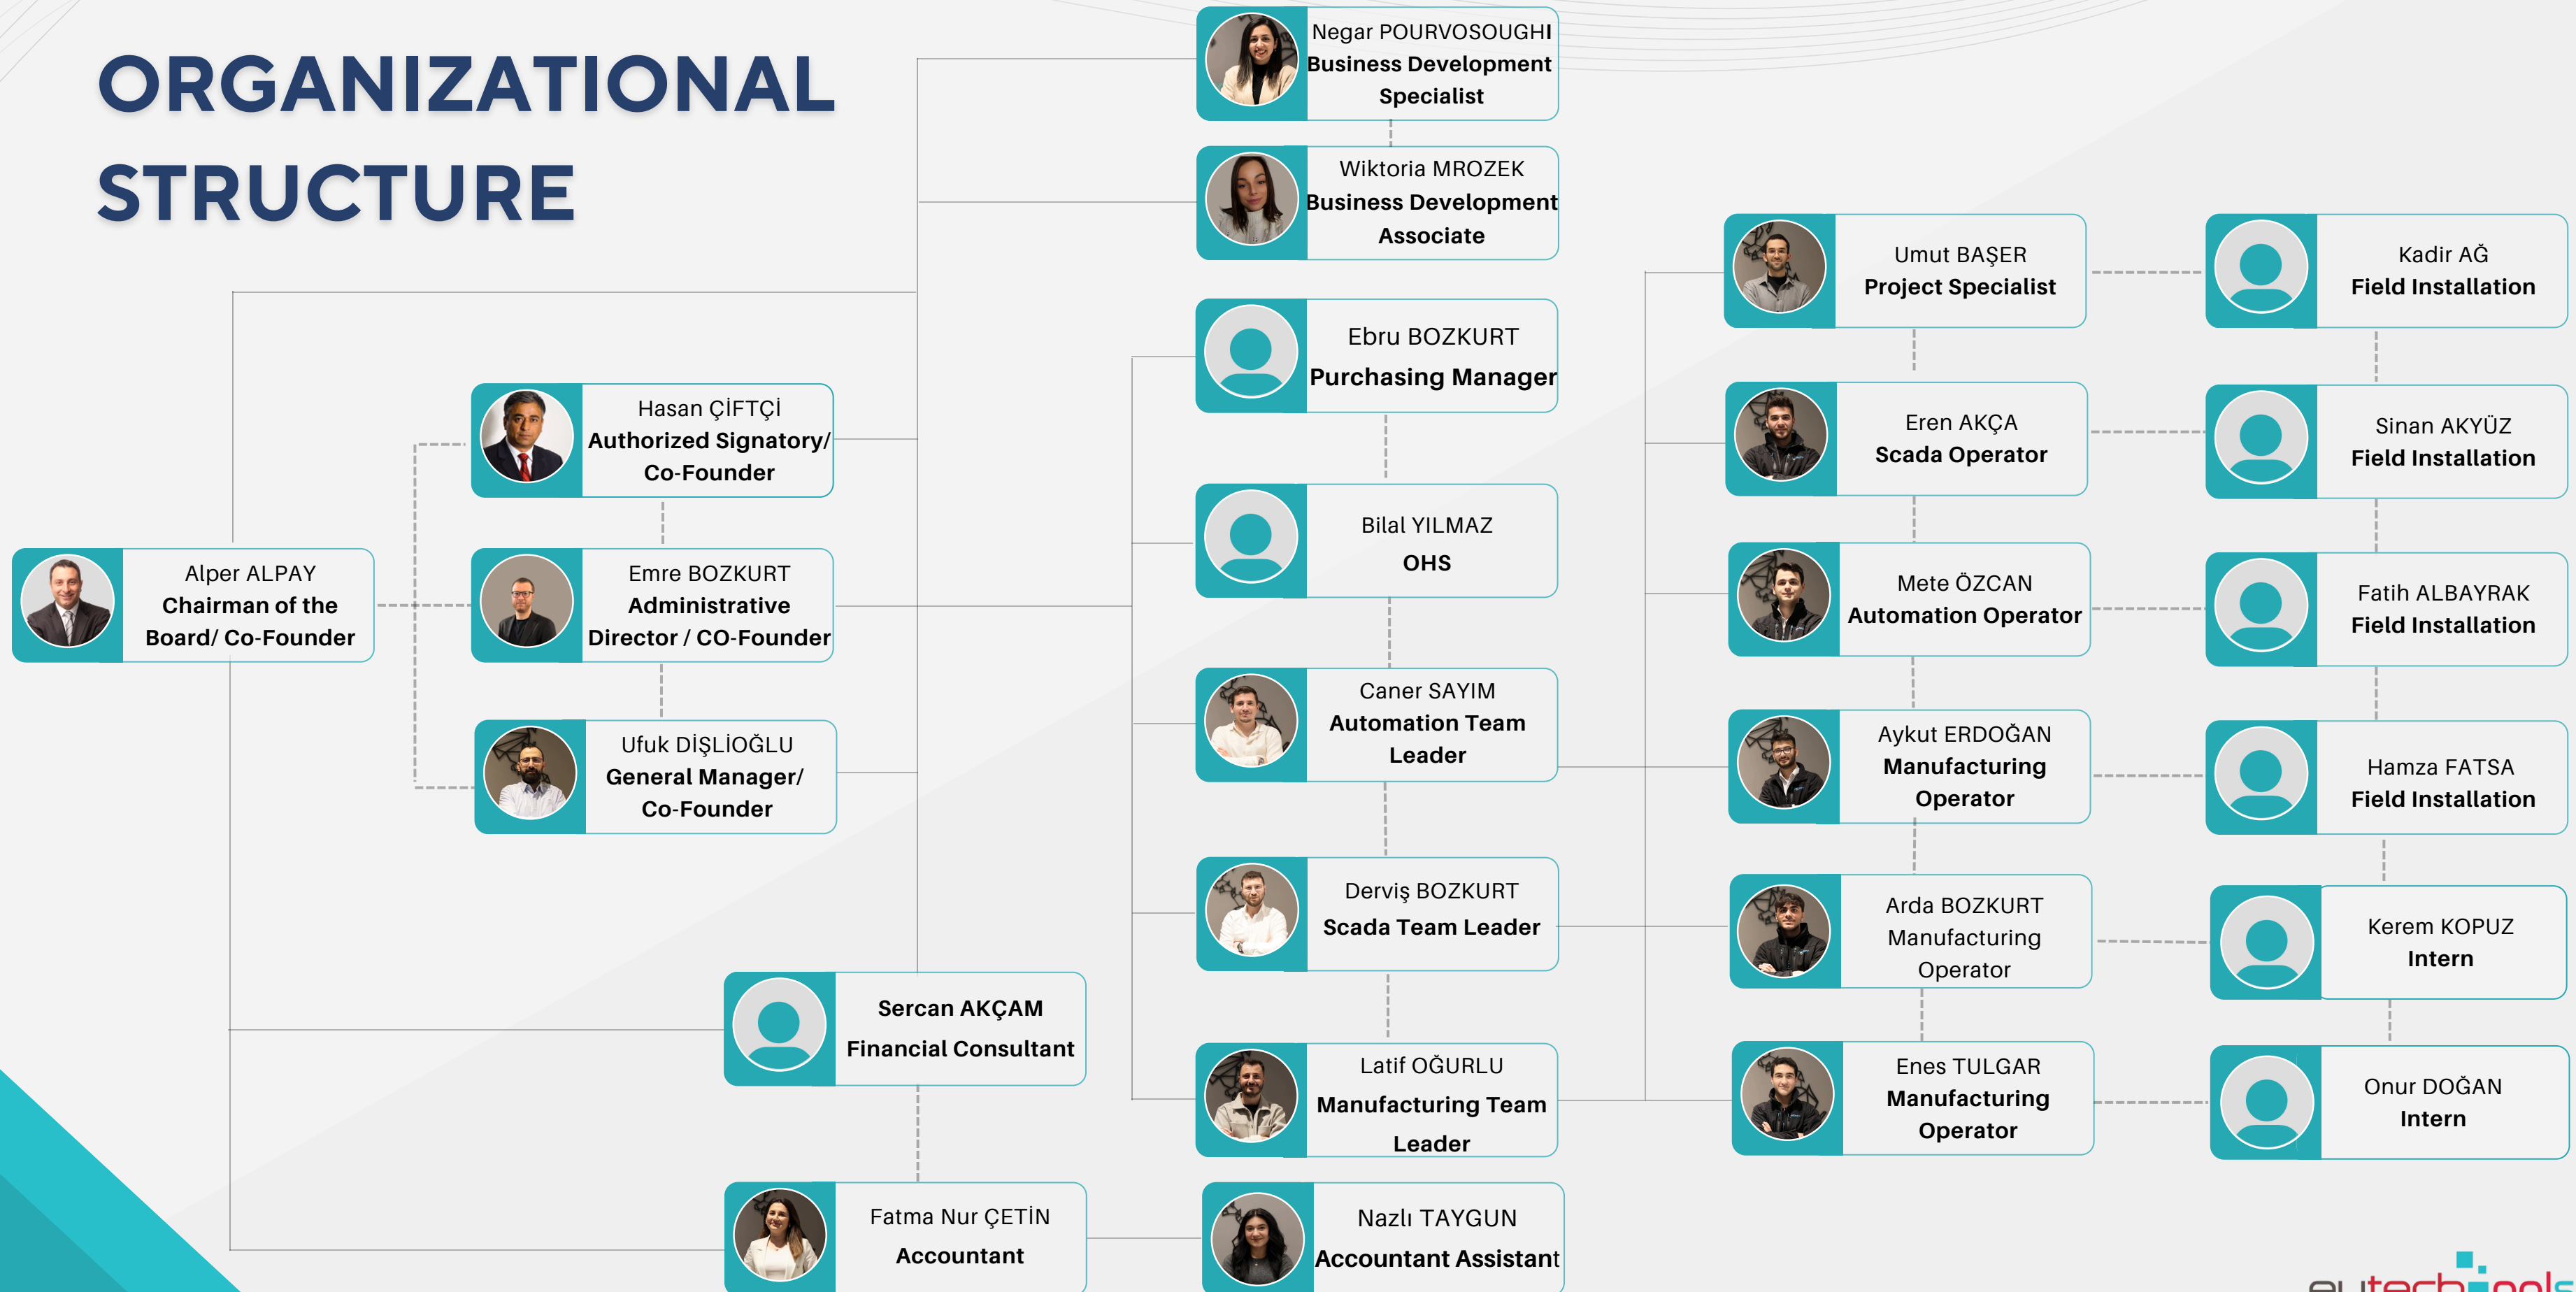

## CUSTOMER-CENTRIC APPROACH

Eutech tailors its processes to meet customer needs. We consider any task without 100% customer satisfaction as incomplete..

## INNOVATION

With a vision to lead its industry, Eutech pioneers innovation-driven R&D by keeping pace with emerging global trends.

# ORGANIZATIONAL STRUCTURE