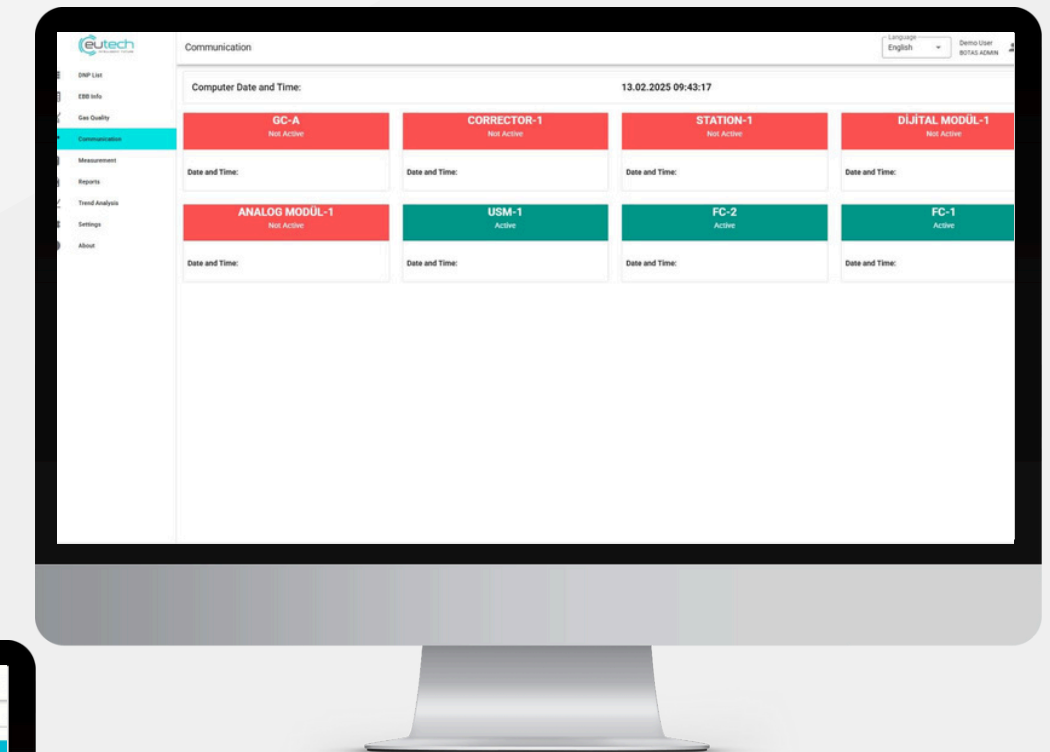

NATURAL GAS OUR PRODUCTS

- Fixed Gas Detector
- Portable Gas Detector
- Flame Detector
- Modulo by Uestco
- Custody Transfer Software